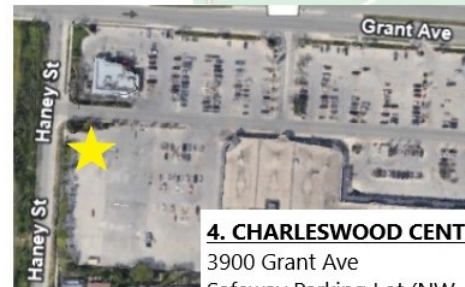

# "Let's Chip In" Contract Locations

**8. SUMMIT CLOSED LANDFILL**  
**\*\*MULCH DELIVERY ONLY\*\***  
 Summit Rd (North of Optimist Park)  
 9am - 5pm

**2. KILDONAN PARK**  
 2015 Main St  
 Rainbow Stage Parking Lot  
 7am - 10pm

**1. KILCONA PARK**  
 Lagimodiere Blvd & Mclvor Ave  
 Dog Park Parking Lot (NW corner)  
 7:30am - 10pm

**3. ST JAMES CIVIC CENTRE**  
 2055 Ness Ave  
 Parking Lot  
 24 Hour Access

**6. ST VITAL PARK**  
 190 River Rd  
 South Parking Lot  
 8am - 10pm

**4. CHARLESWOOD CENTRE**  
 3900 Grant Ave  
 Safeway Parking Lot (NW corner along Haney St)  
 24 Hour Access

**5. RALPH CANTAFIO SOCCER COMPLEX**  
 900 Waverley St  
 Parking Lot (SE corner)  
 24 Hour Access