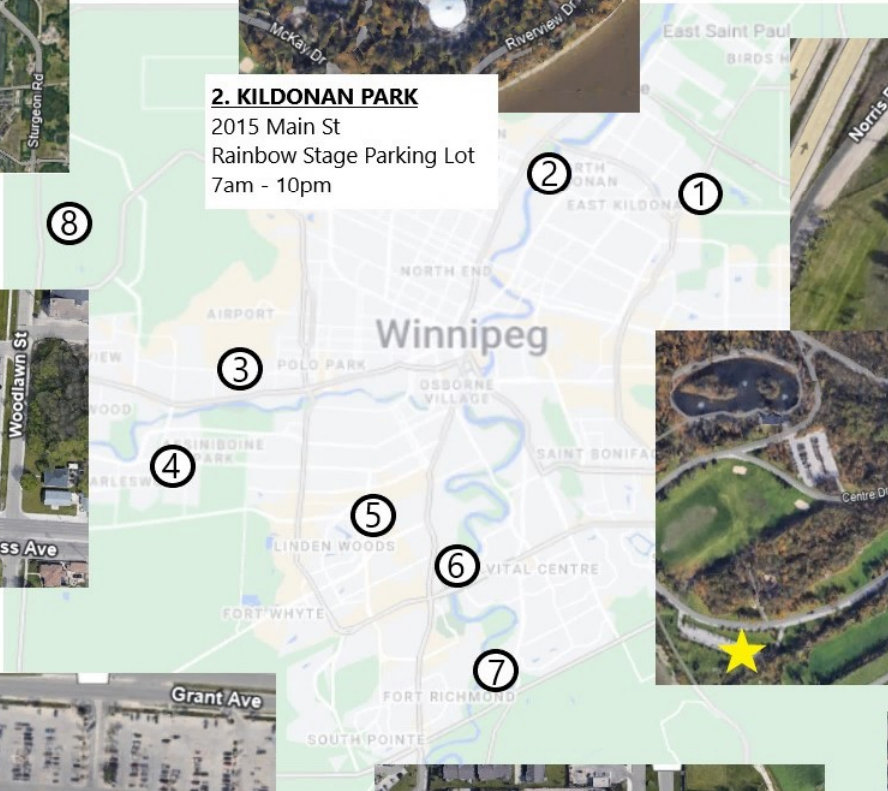

# "Let's Chip In" Contract Locations

**8. SUMMIT CLOSED LANDFILL**  
**\*\*MULCH DELIVERY ONLY\*\***  
 Summit Rd (North of Optimist Park)  
 9am - 5pm

**2. KILDONAN PARK**  
 2015 Main St  
 Rainbow Stage Parking Lot  
 7am - 10pm

**1. KILCONA PARK**  
 Lagimodiere Blvd & Mclvor Ave  
 Dog Park Parking Lot (NW corner)  
 7:30am - 10pm

**3. ST JAMES CIVIC CENTRE**  
 2055 Ness Ave  
 Parking Lot  
 24 Hour Access

**6. ST VITAL PARK**  
 190 River Rd  
 South Parking Lot  
 8am - 10pm

**4. CHARLESWOOD CENTRE**  
 3900 Grant Ave  
 Safeway Parking Lot (NW corner along Haney St)  
 24 Hour Access

**5. RALPH CANTAFIO SOCCER COMPLEX**  
 900 Waverley St  
 Parking Lot (SE corner)  
 24 Hour Access

**7. KING'S PARK**  
 198 King's Dr  
 East Parking Lot  
 8am - 10pm

**Water and Waste  
 Eaux et déchets**